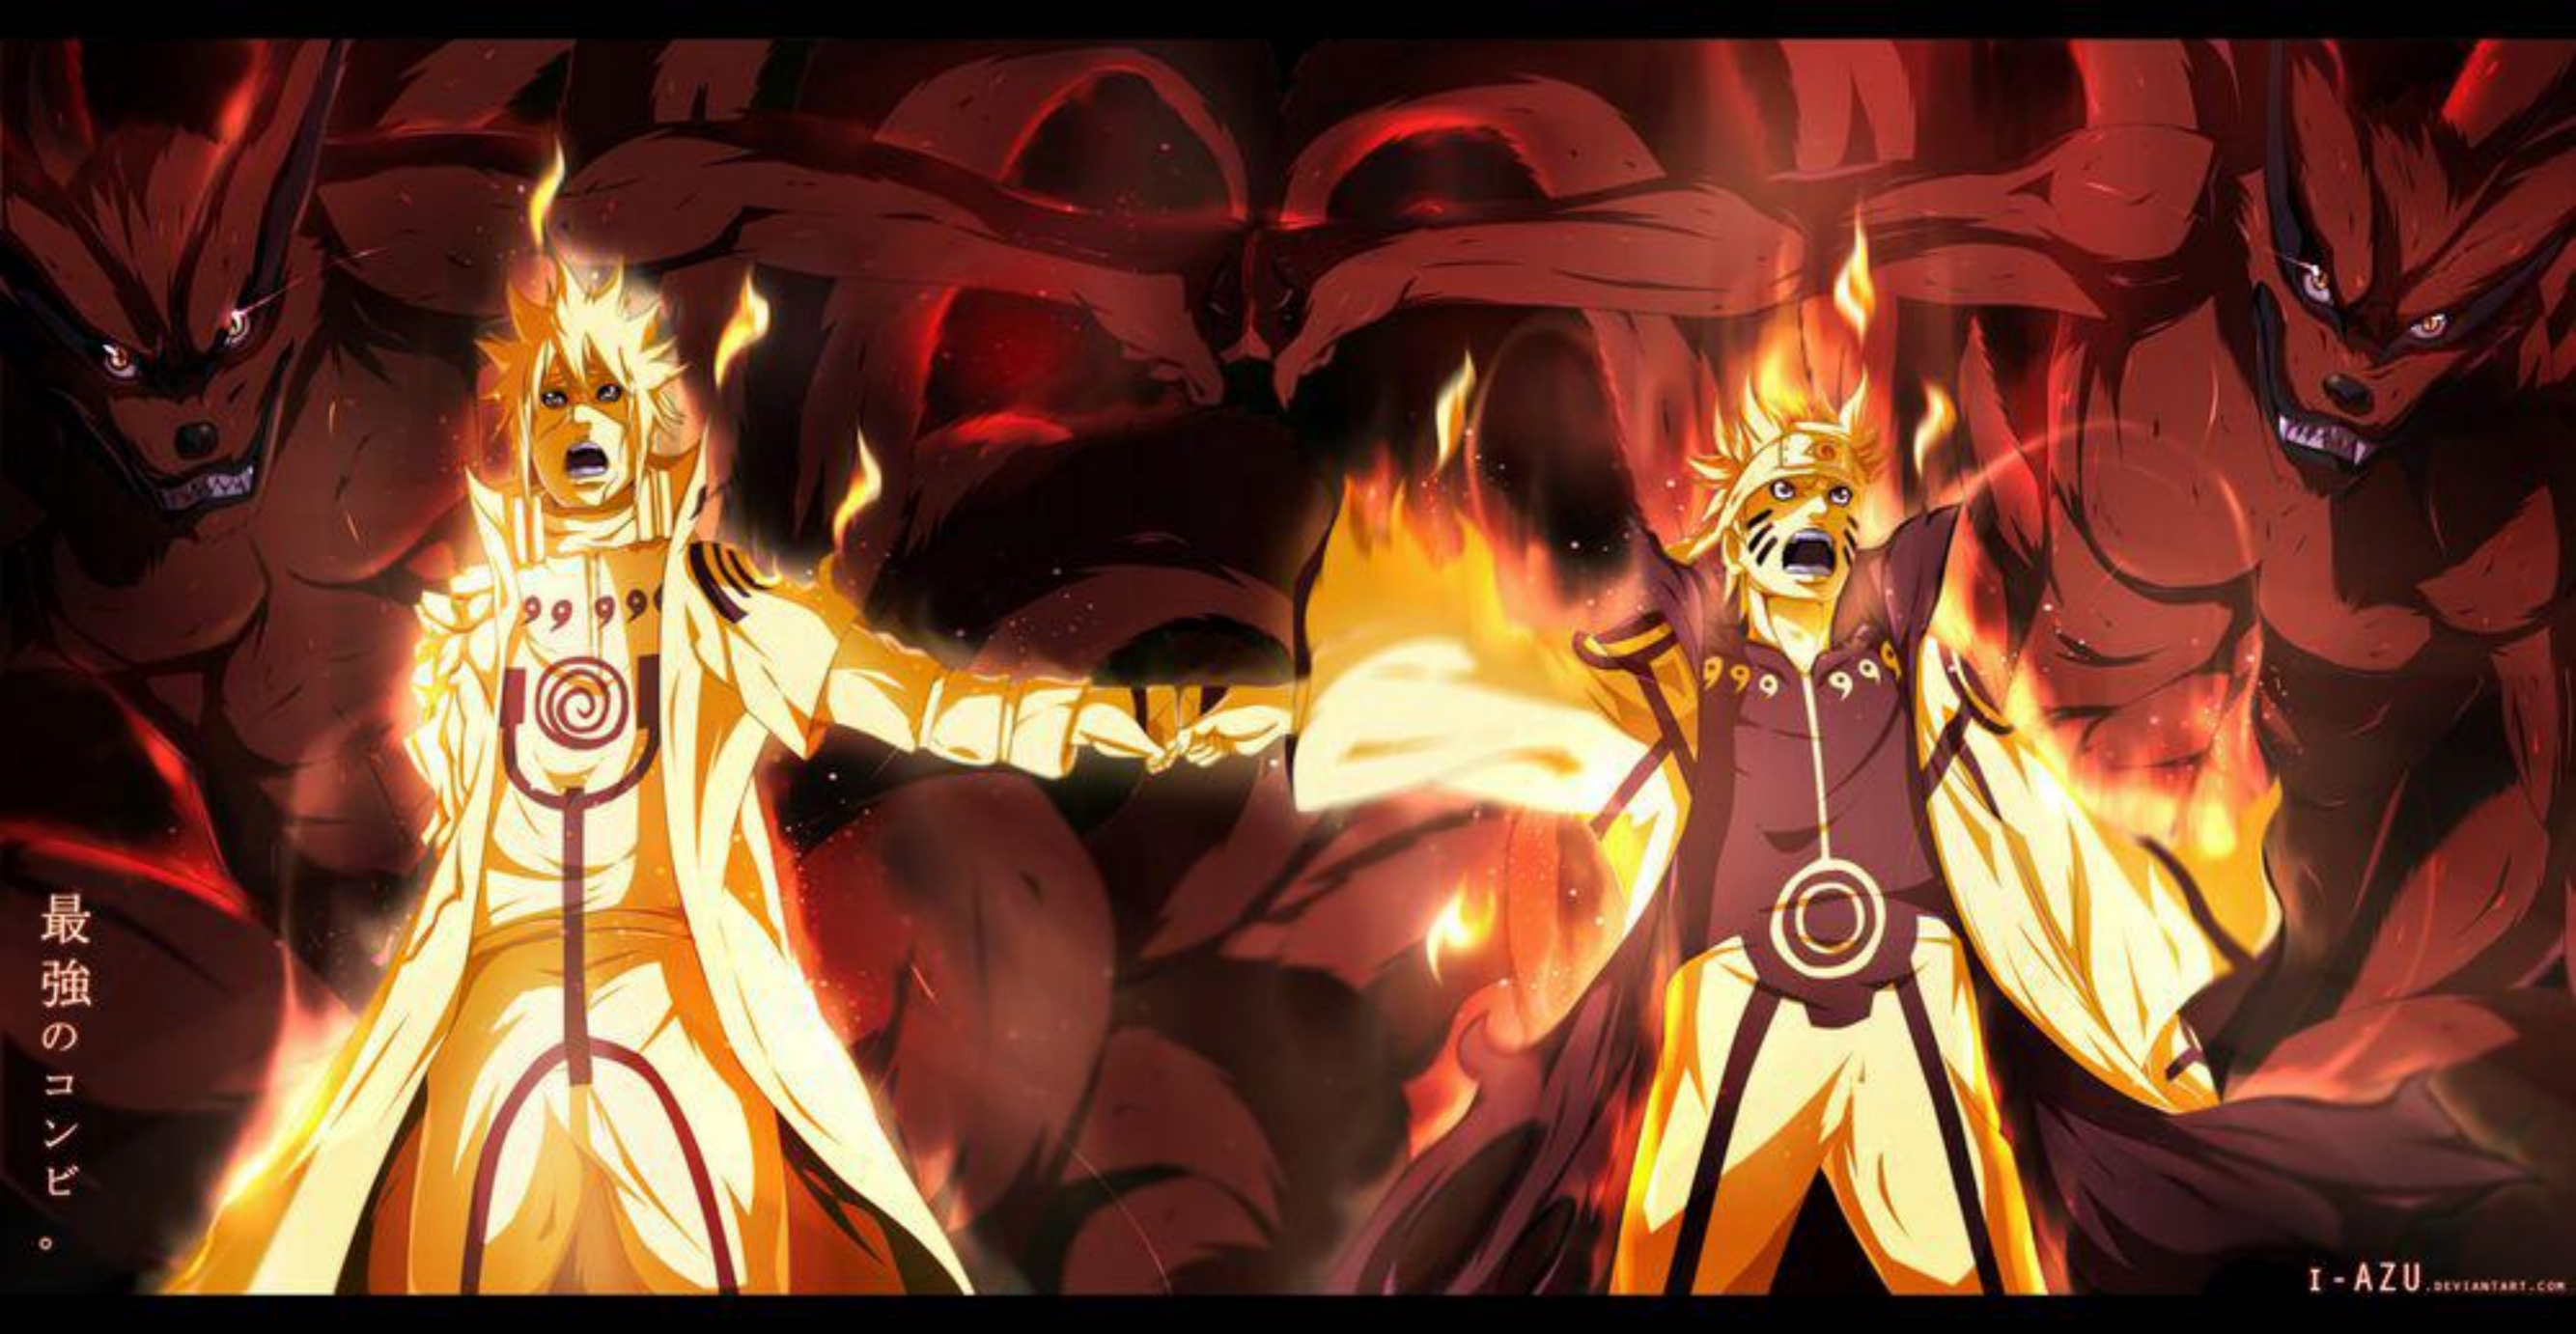

KUSHINA

OUR NARUTO...
HE'S GROWIN
UP INTO A
MAN'S
MAN...

AS
LONG AS
I'M STILL
HERE!

HELL
YEAH!!

THE
STRONGEST
FATHER-SON
COMBO!

LET'S
DO THIS,
DAD!!!

最強のコンビ。

NARUTO