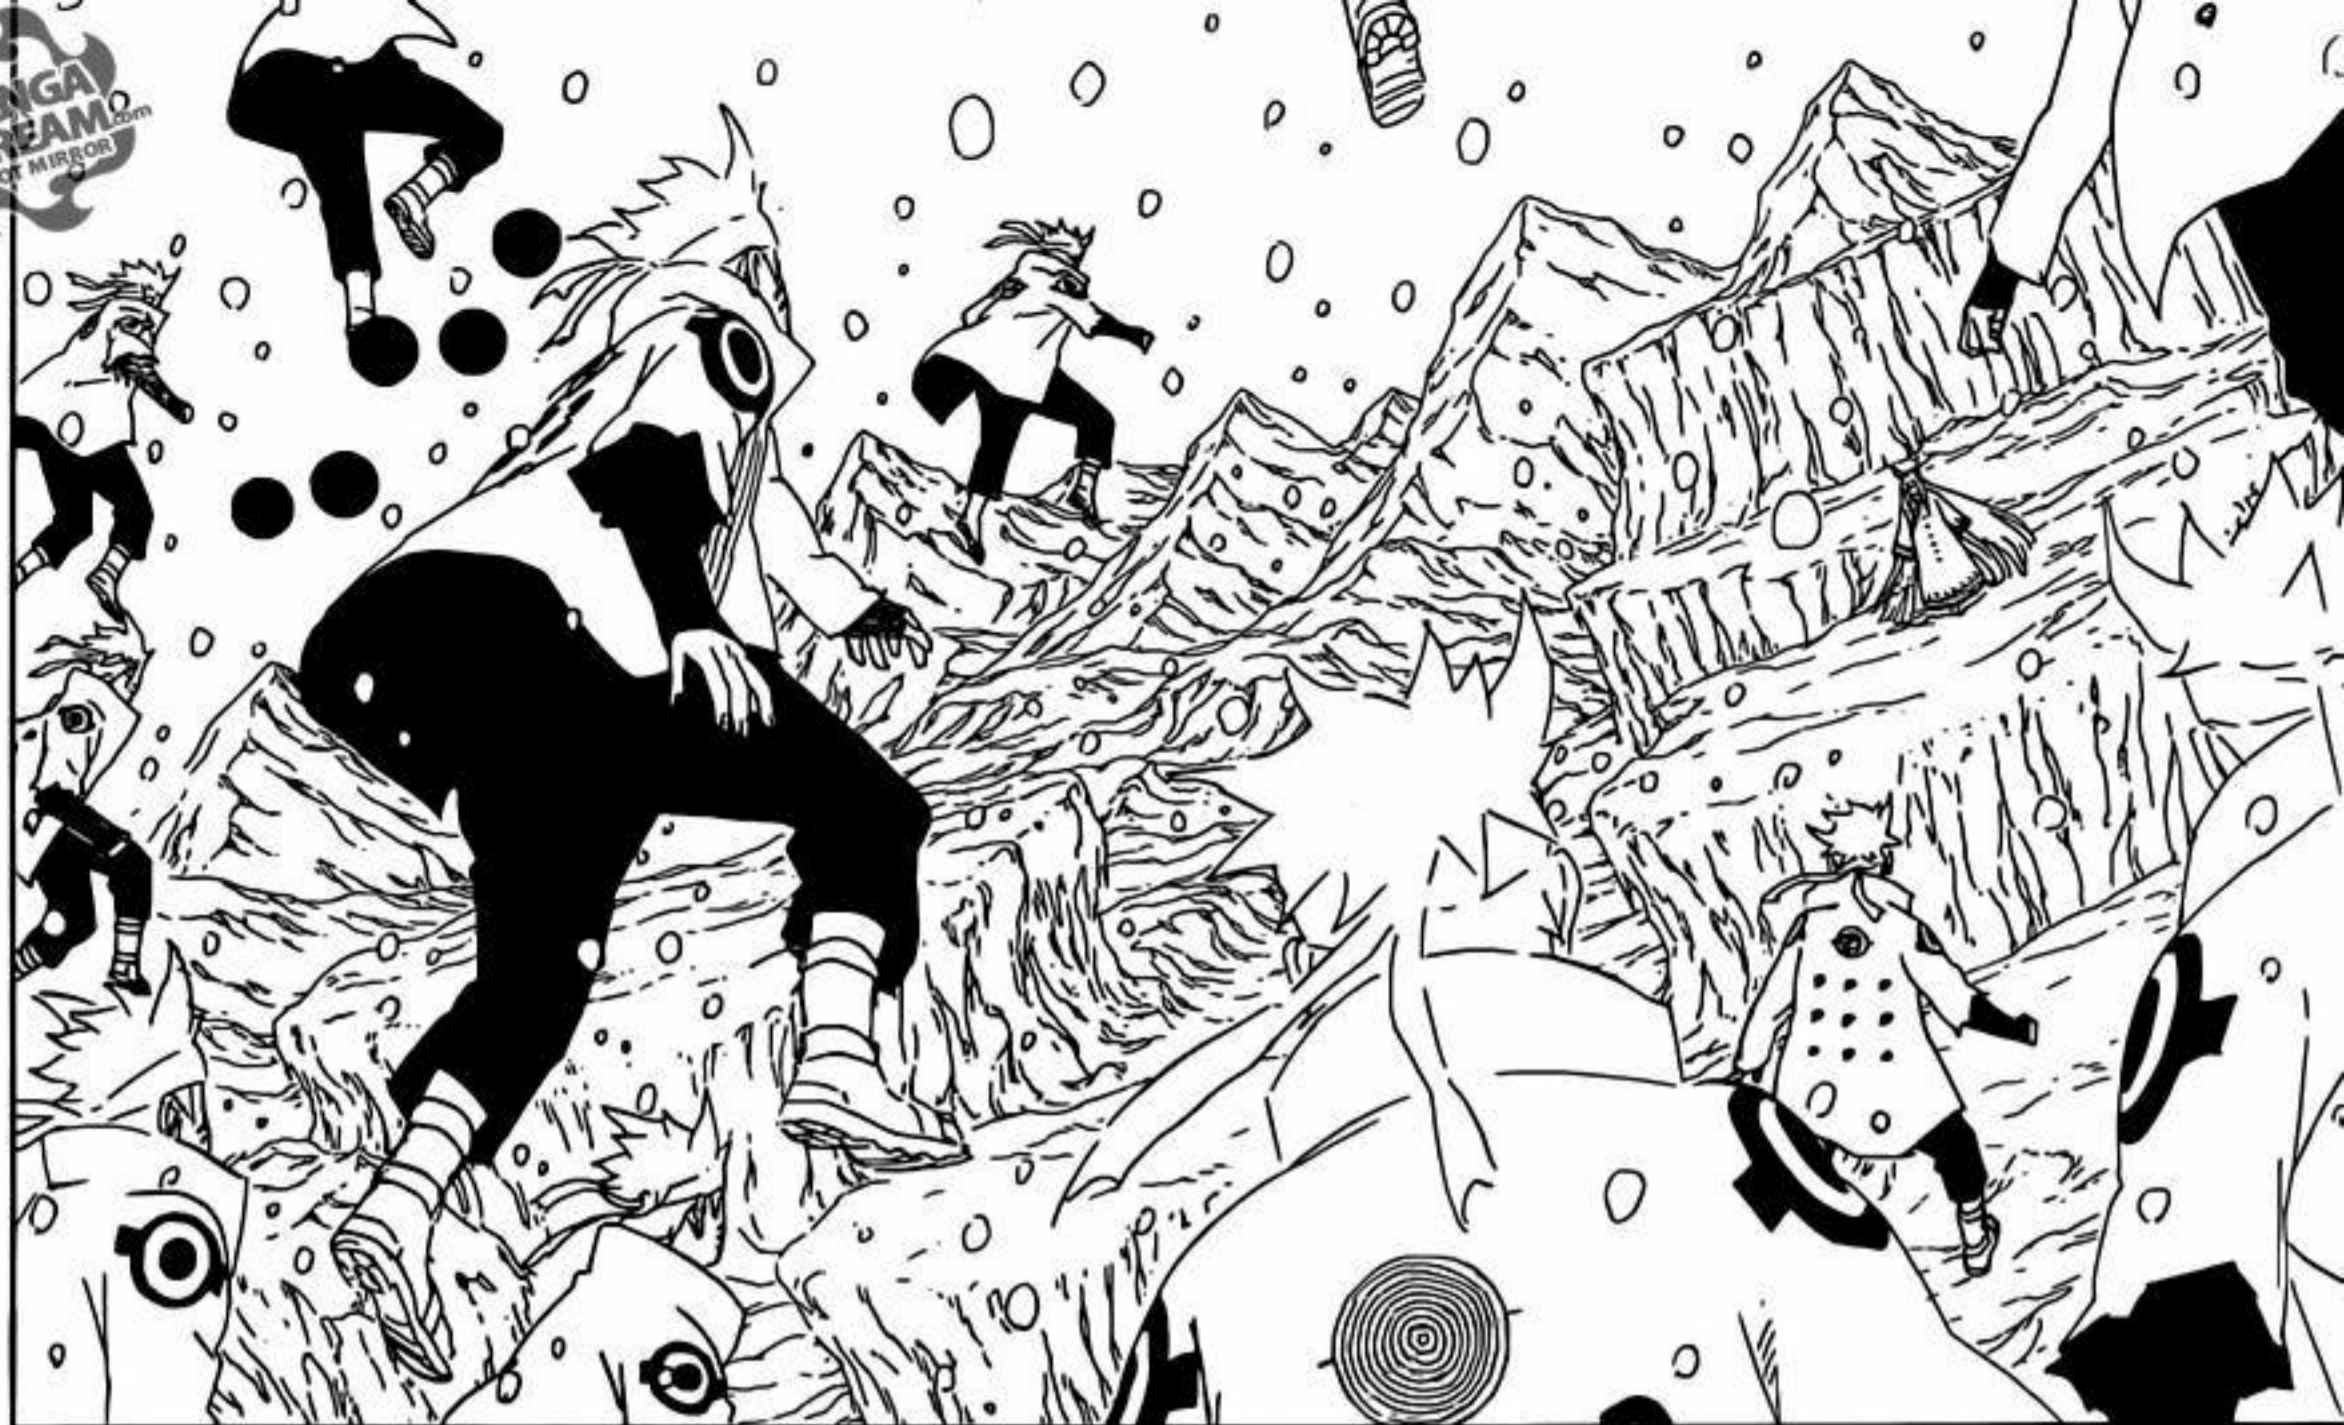

TA SẼ TÌM VÀ
MANG SASUKE
VỀ BẰNG MỌI
GIÁ.